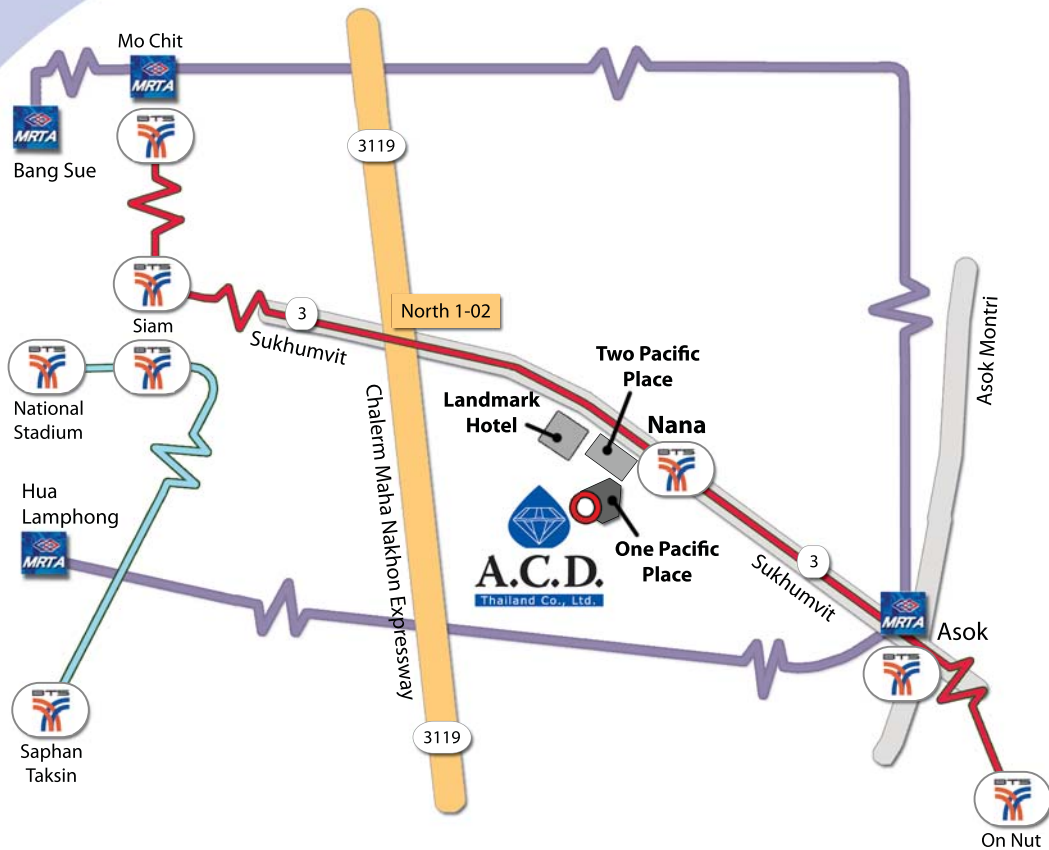

Customer Information Location Map Bangkok Branch

Map Description

At Nana BTS Station use EXIT to Landmark Hotel

MRT / Subway

BTS / Skytrain

A.C.D. Thailand Co., Ltd. Bangkok Office:

1908, 19th Floor, One Pacific Place,
140 Sukhumvit Rd., Klongtoey,
Bangkok 10110, Thailand.